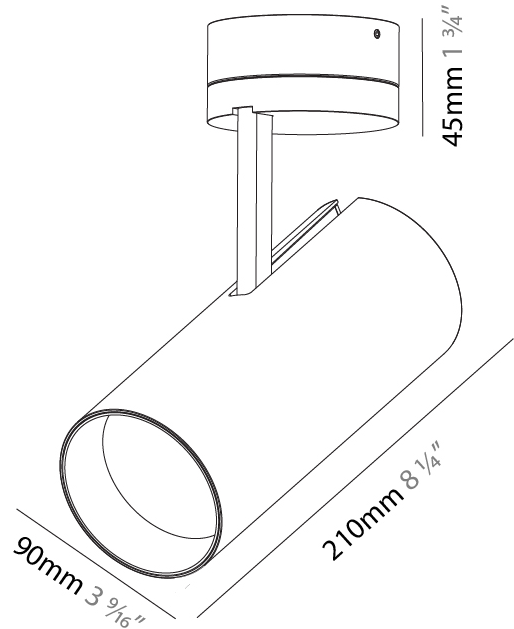

GENERAL

Series: Imagine
Subseries: Imagine 90
Brand: Prolicht
Division: Architectural
Mounting Type: Surface
Mounting Location: Ceiling
Subcategory: Spots

PHYSICAL

Shape: Round
Diameter (mm): 90
Diameter (in): 3 9/16
Height (mm): 210
Height (in): 8 1/4
Max. Overall Height (mm): 255
Max. Overall Height (in): 10 1/16
Light Distribution: Adjustable / Direct
Weight (kg): 1.184
Weight (lbs): 2.60
Fixture Finish: SSR / BKV / CWI / CRY / HAB / UFT / ITA / RUA / FTG / MYG / LOD / PUS / FRO / FUP / KIA / POP / BLS / SPG / MEY / GOH / GUM / CHC / COM / ABZ / JAG / OBR / MOS / ROR
Fixture Material: Aluminum Die Cast

ELECTRICAL

Lamp Type: LED (Zhaga Standard)
Input Wattage (W): 13.2 / 16.5
Total Output Wattage (W): 12 / 15
Dimming: Tri-Mode (Non-Dimming and Phase Dimming (120Vac only) and 0-10V Dimming)
Driver Included: Yes
Driver Location: Integrated
Driver Type: Constant Current - Universal
Driver Class: Class 2
Input Voltage (V): 120 - 277
Constant Current (MA): 350

LED

Number of LEDs: 1
Color Temperature (°K): 2700 / 3000 / 3500 / 4000
Max. Delivered Lumen (lm): 830 / 930 / 1009 / 1030
CRI: >90 CRI
Lamp Life (hrs): 50000

OPTICAL

Reflector°: 10
Adjustability: Rotational 350°; Tilt 90°

RATINGS AND CERTIFICATIONS

Certified By: Certified for North American Standards
IP rating: IP20