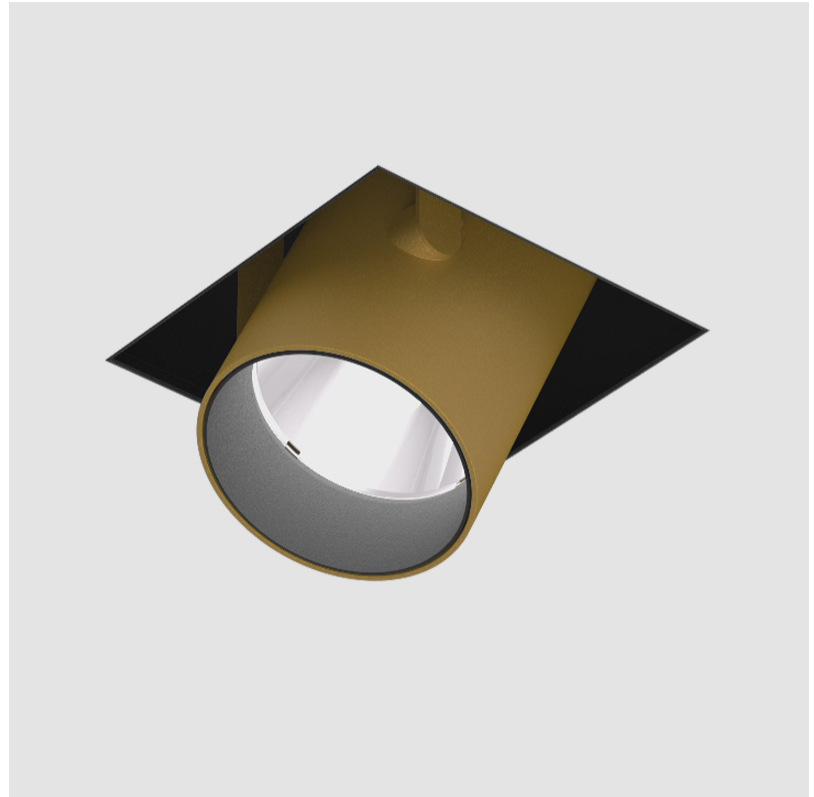

ELECTRICAL

Lamp Type: LED (Zhaga Standard)
Input Wattage (W): 23.1
Total Output Wattage (W): 18.7
Dimming: Tri-Mode (Non-Dimming and Phase Dimming (120Vac only) and 0-10V Dimming)
Driver Included: No
Driver Location: Recessed Housing
Driver Type: Constant Current - Universal
Driver Class: Class 2
Housing: See components
Input Voltage (V): 120 - 277
Constant Current (MA): 500

LED

Number of LEDs: 1
Color Temperature (°K): 2700 / 3000 / 3500 / 4000
Max. Delivered Lumen (lm): 1490 / 1530 / 1607 / 1640
CRI: >90 CRI
Lamp Life (hrs): 50000
Upon Request: Special Color Temperature

OPTICAL

Reflector: 20 / 40 / 60
Adjustability: Rotational 355°; Tilt 45°
Upon Request: Special Beam Angles

RATINGS AND CERTIFICATIONS

For international specifications by adding 'INT' at the end of the existing Model #. For assistance on 'custom' specifications, contact zteam@zaneen.com.
In a constant effort to supply the best product, we reserve the right to change specifications or materials without notice. The most recent specification sheets are found at zaneen.com

145mm 5 11/16"	10 | 12 1/2 | 15 | 25mm 3/8" | 1/2" | 9/16" | 1"	225mm x 225mm 8 7/8" x 8 7/8"		355°	45°
A