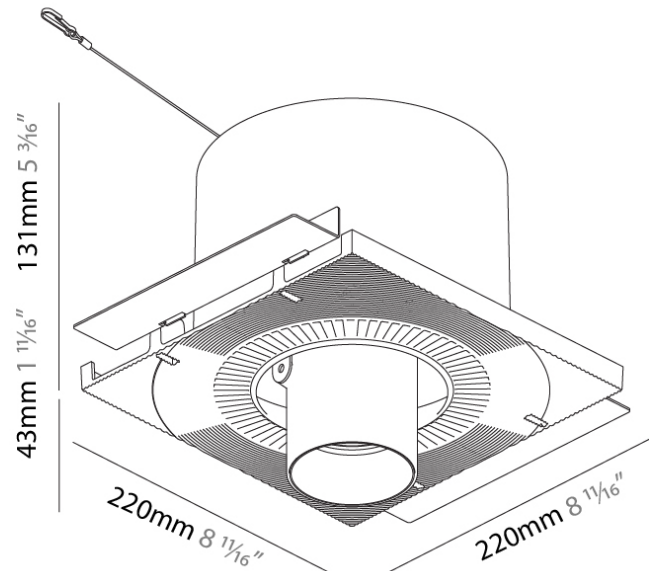

Reflector: 16 / 32
Adjustability: Rotational 355°; Tilt 45°
Upon Request: Special Beam Angles

RATINGS AND CERTIFICATIONS

Available for international specifications by adding INT at the end of the existing Model #. For assistance on 'custom' specifications, contact zteam@zaneen.com. In a constant effort to supply the best product, we reserve the right to change specifications or materials without notice. The most recent specification sheets are found at zaneen.com
IP rating: IP20